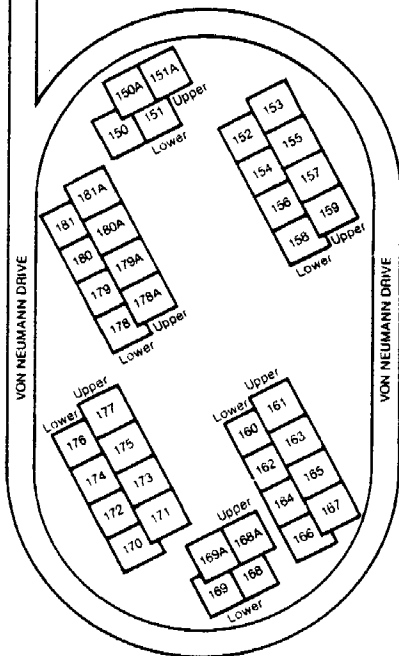

VON NEUMANN DRIVE

VON NEUMANN DRIVE

Springdale Apartments

SPRINGDALE GOLF COURSE

NOT TO SCALE

N